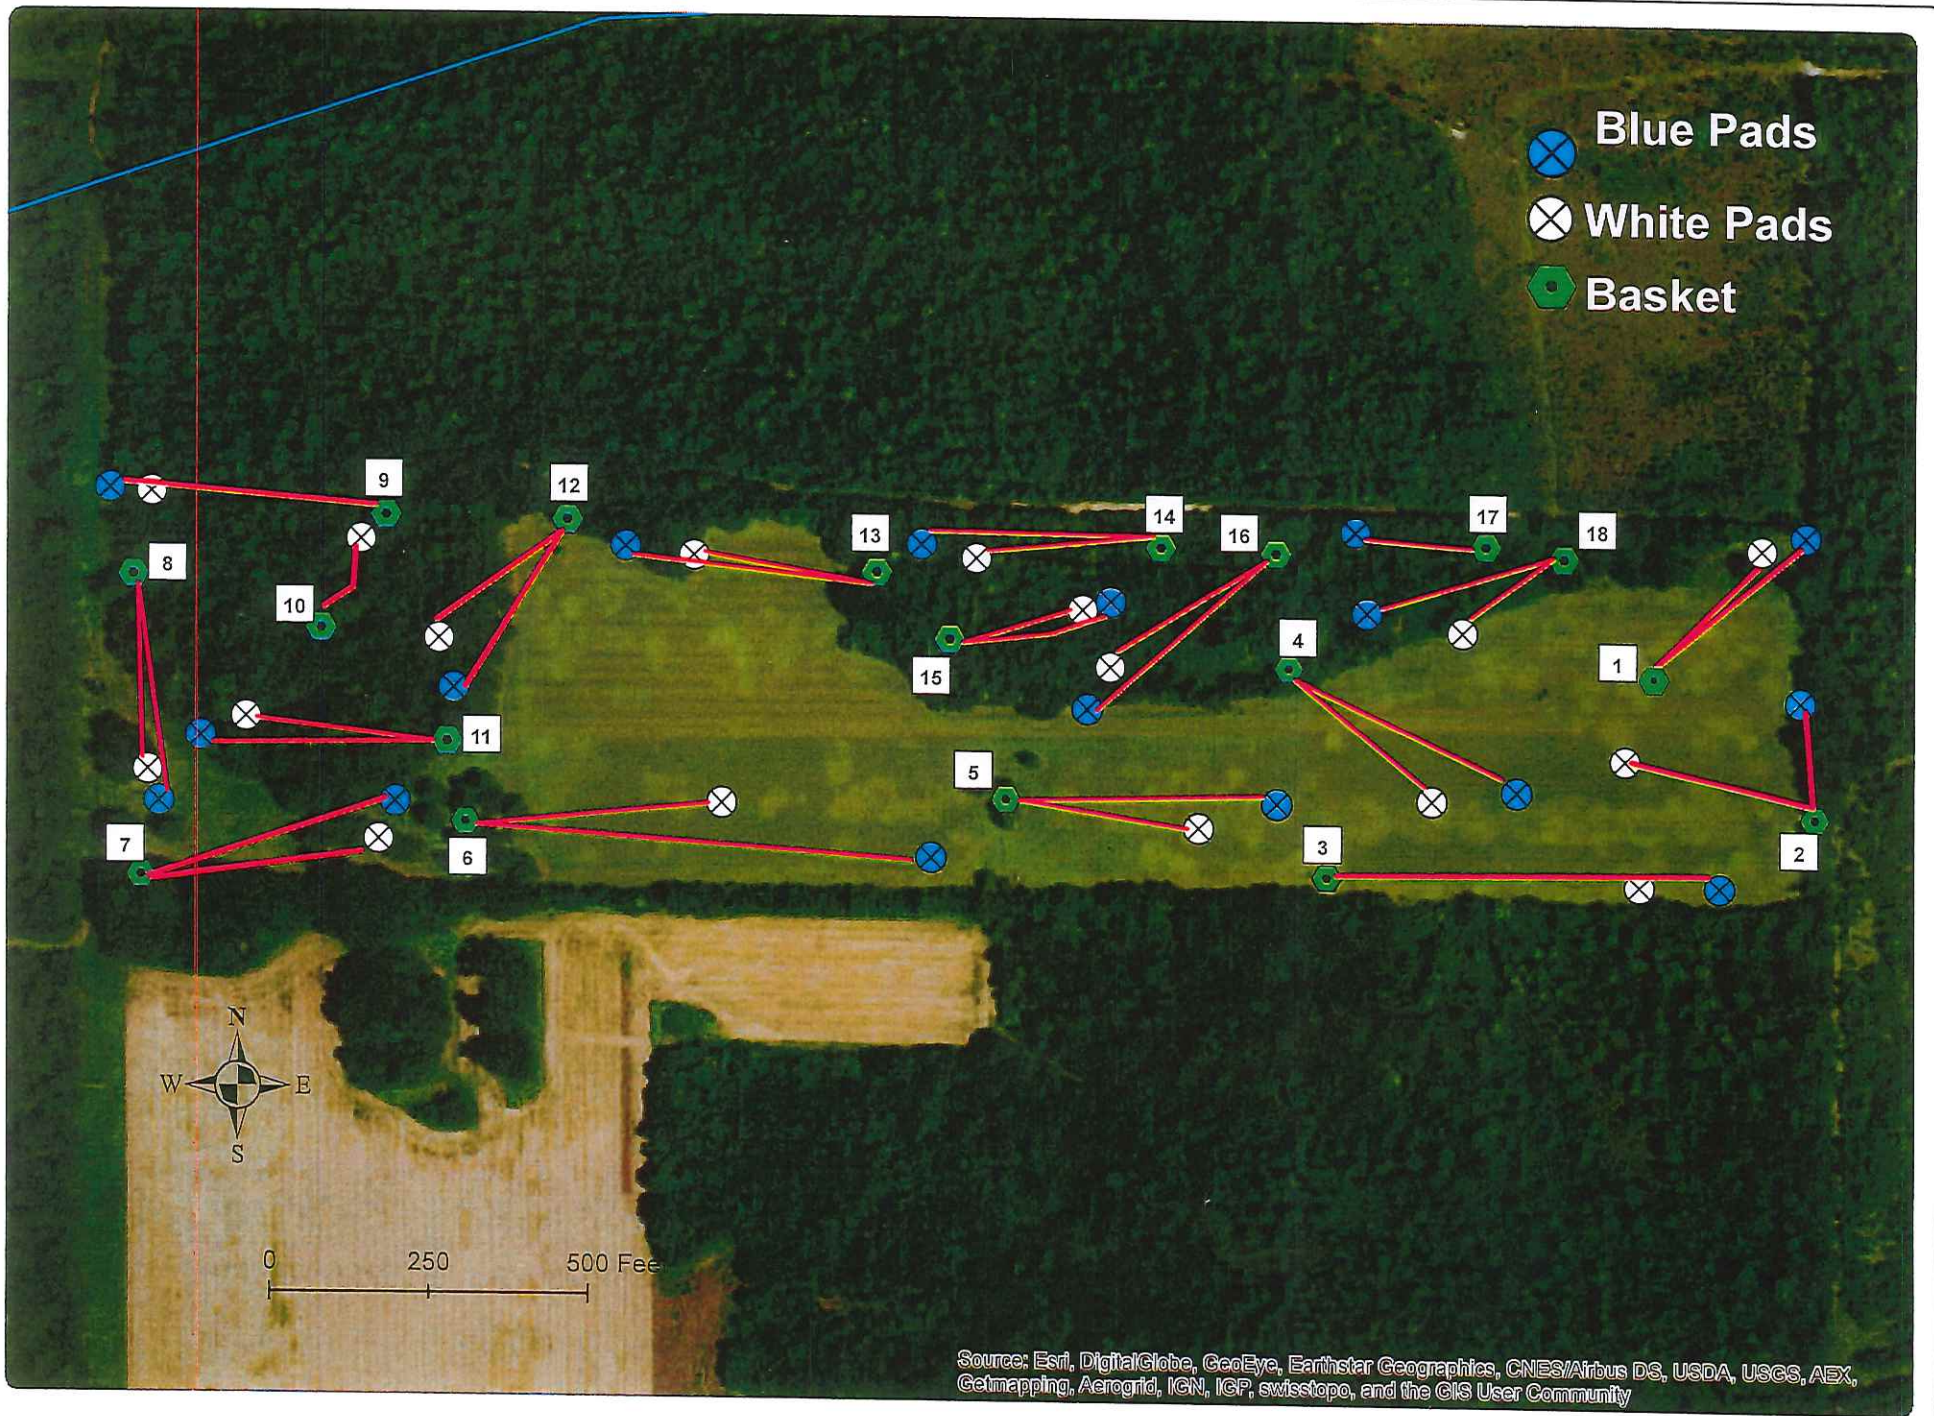

Preserve Disc Golf Course

Prairie Disc Golf Course

Source: Esri, DigitalGlobe, GeoEye, Earthstar Geographics, CNES/Airbus DS, USDA, USGS, AEX, Getmapping, Aerogrid, IGN, IGP, swisstopo, and the GIS User Community